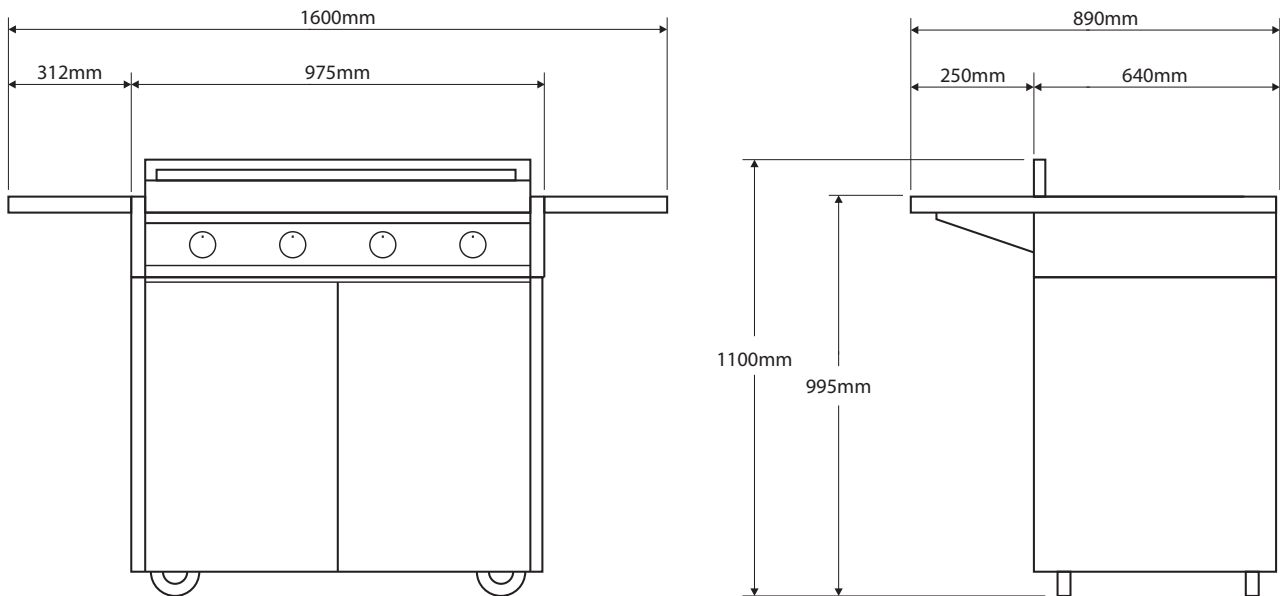

## with Four Burner Grill

Model	I9C-4
Control Panel	Stainless Steel with Metal Knobs
Mj Rating	25 Mj Rating per Burner
Gas Bottle Requirement	Min 4.5kg Max 9kg Gas Bottle if Working on LPG
Stainless Steel	441 grade body & 304 grade trims & burners
Gas Hose for LPG	N/A: Hose and Regulator Fitted at Factory Level
Gas Hose for Natural Gas	1/2 Gas Pipe Line to be Used
Flame Failure	YES
Product Dimensions	(W) 1600mm x (D) 890mm x (H) 1100mm