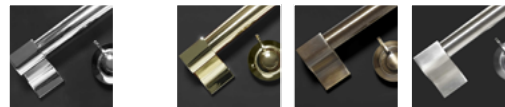

Ascot Range

Product Image	Product Code	Description	Price
	90cm Combi-Steam Enamelled Upright Cookers - (SS, AN)		
	A9SE-6W OT	90cm Upright Combi-Steam, 6 Gas Brass Burners	\$8,290
	A9SE-5FI	90cm Upright Combi-Steam, 5 Induction Zone Hob with Flexi-zone	\$9,990
	100cm Combi-Steam Enamelled Upright Cookers - (SS, AN)		
	A10SEF-6W OT	100cm Upright Combi-Steam, Dual oven, 6 Gas Brass Burners	\$9,490
	A10SEF-5FI	100cm Upright Combi-Steam, Dual oven, 5 Induction Zone Hob with Flexi-zone	\$11,290
	120cm Combi-Steam Enamelled Upright Cookers - (SS, AN)		
	A12SEF-6T OT	120cm Upright Combi-Steam, Dual oven, 6 Brass Burners, 1 x Electric Teppanyaki Grill Plate	\$14,790
	A12SEF-6M OT	120cm Upright Combi-Steam, Dual oven, 6 Brass Burners, 1 Brass Mega Wok Burner	\$14,790
Custom colours	All Ascot Upright Cookers also available in Nuvola, Celeste, Gloss Black, Bordeaux colours		
	Standard Trim - Chrome		
	Optional trims - Brass, Bronze, Nickel	\$159 for indent order (ordered in correct trim). \$729 (90cm) / \$789 (100cm) / \$949 (120cm) if in-house conversion is required.	
	Built In Multi Function / Combi-Steam Enamelled oven - (Anthracite or Nuvola)		
	AFE6-SE	60cm Single Combi-Steam Oven	\$2,990
	AFE9-SE	90cm Single Combi-Steam Oven	\$4,990
	Rangehoods - (Anthracite or Nuvola)		
	AKL90	90cm Ascot Rangehood	\$3,590
	AKL100	100cm Ascot Rangehood	\$3,790
	AKL120	120cm Ascot Rangehood	\$4,290
Custom colours	All Ascot Rangehoods in Celeste, Gloss Black, Bordeaux Colours		
	Rangehood Standard Trim - Chrome		
	Optional trims - Brass, Bronze, Nickel		Extra \$249

Ascot Colour options

Stainless Steel	SS
Anthracite	AN
Nuvola (off white, antique)	NA
Celeste (blue)	CE
Gloss Black	BA
Bordeaux (deep red)	BD

Trim options

Chrome
(standard)

Gold

Bronze

Nickel

Accessories