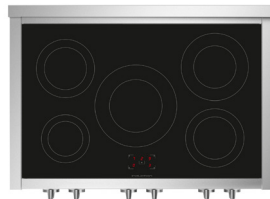

G9S-6I: Genesi 90cm

Combi-Steam Upright Cooker

with 5 Induction Zones

110lt Gross Capacity (91lt)
Combi-Steam

Standard Colours (while stocks last):
stainless steel, anthracite, white, yellow, black, lime green

Features and Benefits:

Warranty	3 Years
Combi-Steam Cooking	Steel offers the only upright cooker on the Australian retail market with combi-steam technology and brass burners. Combi-Steam functionality provides an improved cooking experience by stopping food from drying out, helping to preserve nutrients and vitamins while delivering an improved taste.
Eleven Functions	Top and bottom element, static steam, top element, steam with fan assist, fan forced, grill with fan, grill (no fan), defrost and rapid heat
Efficient Cooktop System	Instead of using a flame or a heating element, induction cooktop directly heats cooking pot, causing very rapid increases in temperature.
Push pull storage system	Under the main cavity that can be used for storing items and warming plates
Telescopic Rails	Ensures you can move trays easily in and out of the oven
Minute Minder	Allows you to set a timer as well as a finish time for your cooking
Easy clean stainless steel interior	Interior of the oven is combined with a Micro-embossed stainless steel which allows the dirt and grime to come away from the sides of the oven with ease. The side, rear and base of the oven is also removable. Dishwasher proof.
Cool-Touch Door	6mm thick triple glazed commercial grade glass oven door keeping the door cool to touch
Extra Height Kit Available	50mm plinth kit adjusts from 950mm - 970mm overall height
Splashback	Splashback available as optional extra
Gas Type	N/A
MADE IN ITALY	Units are designed specifically for the Australian market and manufactured in Italy by dedicated boutique specialist manufacturer