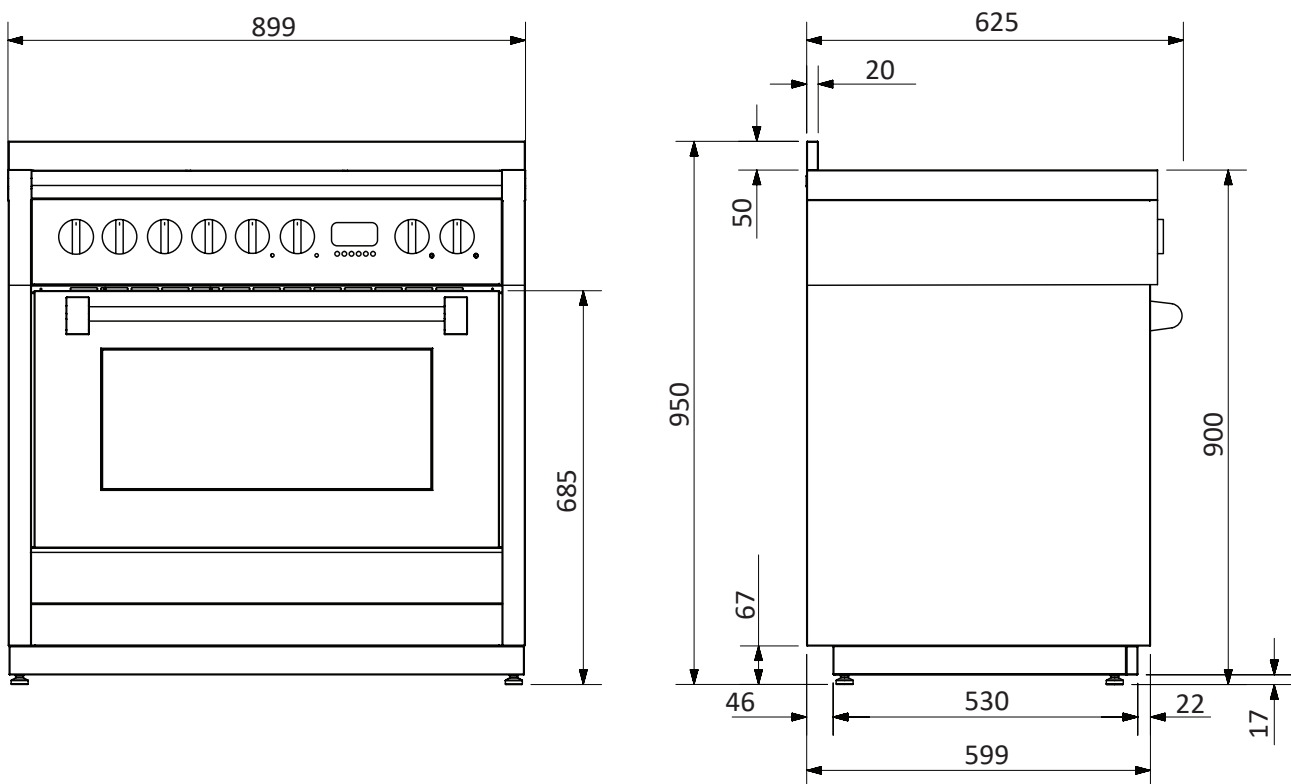

with 5 Induction Zones

*Shown with splashback optional extra

Model	G9S-6I
Combi-Steam Functionality	YES
Control Panel	Stainless Steel with metal knobs
Total Amps	45 AMPS
Mj/h Total Gas Consumption for cooking hob	N/A
Cooker Configuration	5 Induction Zones (2 x 3kw, 1 x 1.8kw & 2 x 3.2kw)
Main Oven	110 Litre Gross (91 Litre Net)
Internal Dimensions	(W) 610mm x (D) 430mm x (H) 350mm
Second Oven	N/A
Internal Dimensions	N/A
Flame Failure	YES
Product Dimensions	(W) 899mm x (D) 599mm x (H) 900-920mm