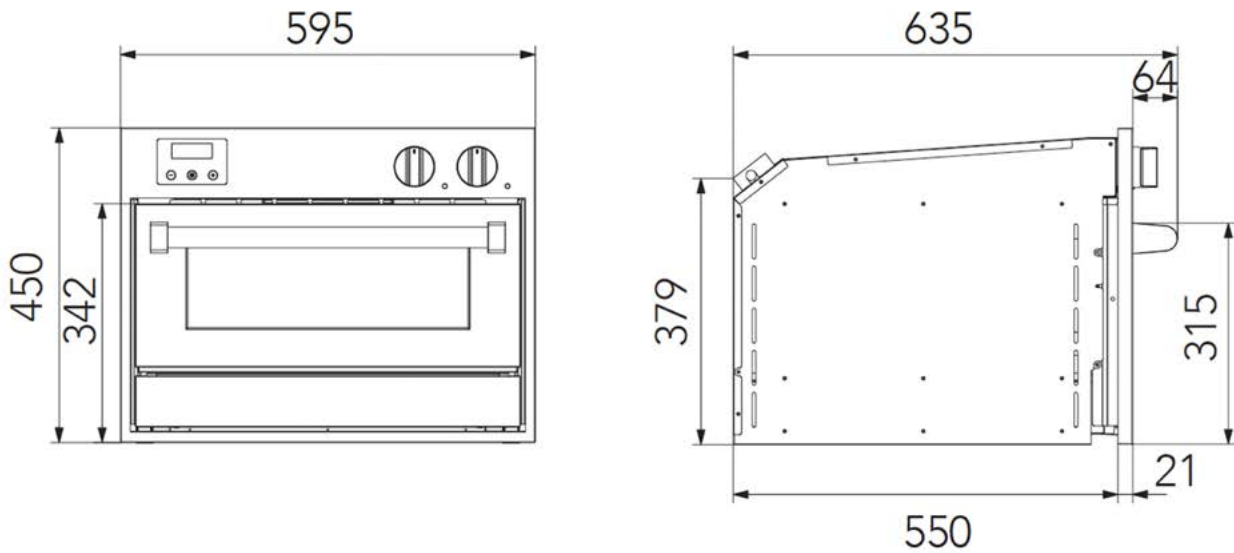

with Integrated Pizza Stone

Model	GFE6-P
Combi-Steam Functionality	NO
Control Panel	Stainless Steel with Metal Knobs
Main Oven	40 Litre Gross (34 Litre Net)
Internal Dimensions	(W) 470mm x (D) 430mm x (H) 170mm
Second Oven	N/A
Internal Dimensions	N/A
Product Dimensions	(W) 595mm x (D) 550mm x (H) 450mm
Cut Out Product Dimensions	(W) 560mm x (H) 450mm

WARNING: Technical specifications and product sizes can be varied by the manufacturer, without notice. Cut outs for appliances should only be physical product measurements. The above information is indicative only.