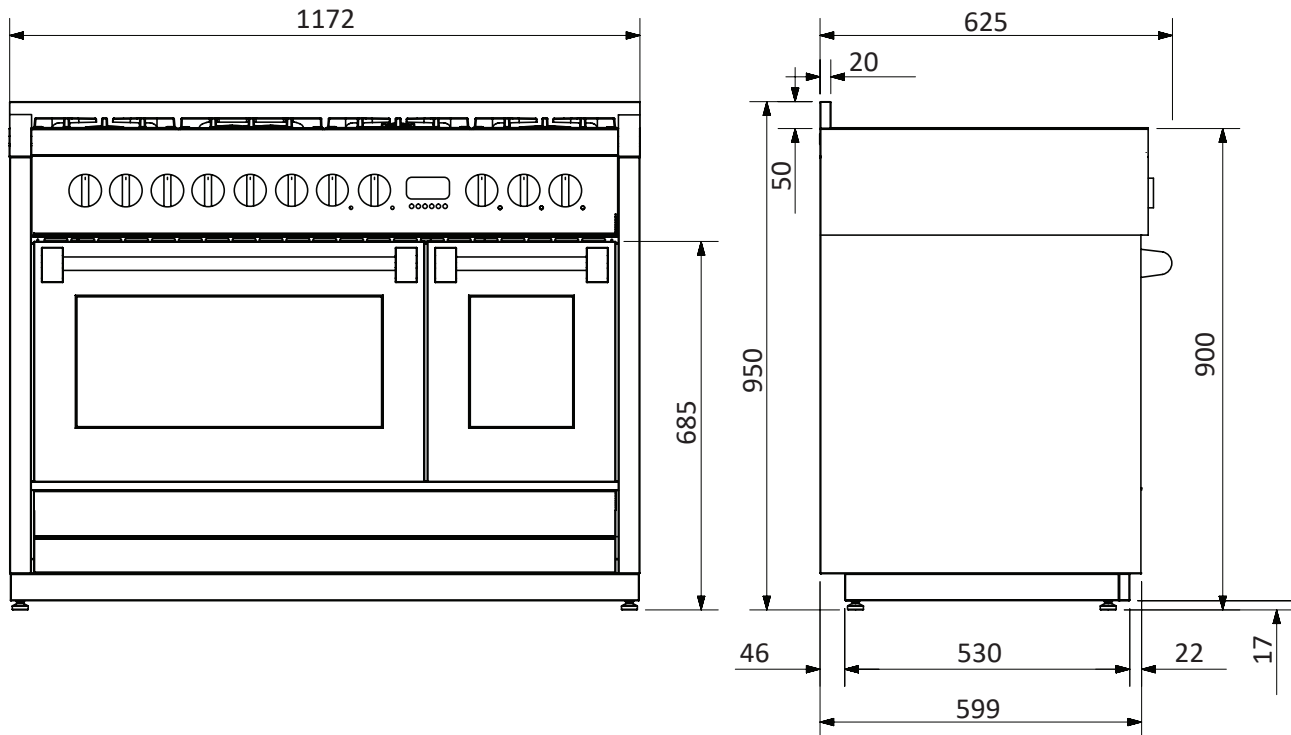

# G12SEF-6M OT: Genesi 120cm Combi-Steam Enamelled Upright Cooker

with 6 Gas Brass Burner Hob  
(1 Mega Wok Burner)

\*Shown with splashback optional extra

Model	G12SEF-6M OT
Combi-Steam Functionality	YES
Control Panel	Stainless Steel with metal knobs
Total Amps	32 AMPS
Mj/h Total Gas Consumption for cooking hob	71.5Mj/h
Cooker Configuration	6 Gas Brass Burners (1 x 3.9, 1 x 6.9, 1 x 11.5 & 2 x 13.0) & 1 x Mega Wok Burner (1 x 3.3/13)
Main Oven	110 Litre Gross (91 Litre Net)
Internal Dimensions	(W) 610mm x (D) 430mm x (H) 350mm
Second Oven	49 Litre Gross (39 Litre Net)
Internal Dimensions	(W) 260mm x (D) 430mm x (H) 350mm
Flame Failure	YES
Product Dimensions	(W) 1172mm x (D) 599mm x (H) 900-920mm