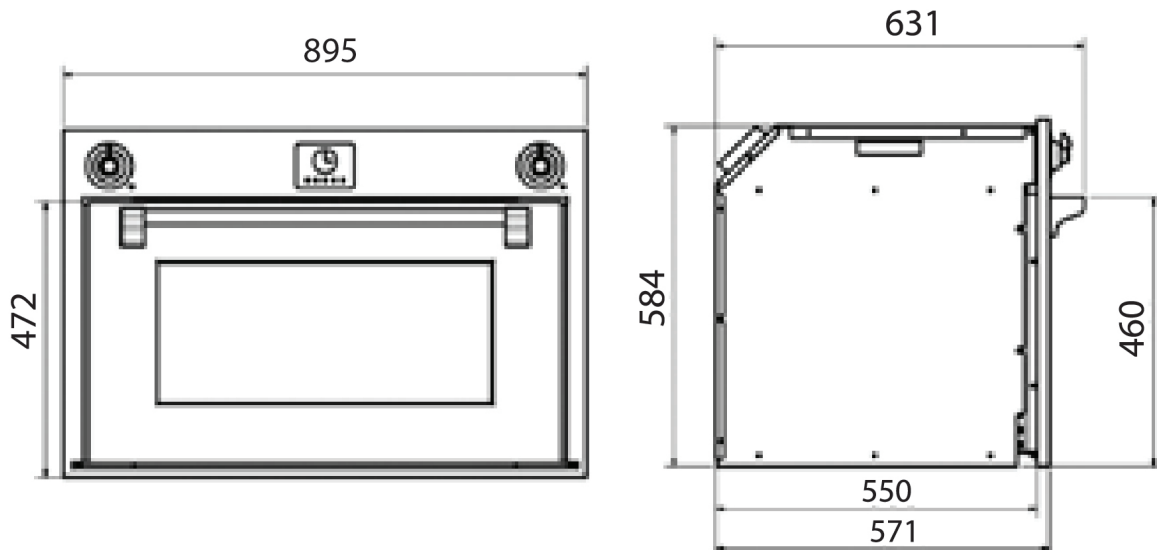

Model	AFE9-SE
Combi-Steam Functionality	YES
Control Panel	Stainless Steel with metal knobs
Total Amps	15 AMPS
Main Oven	105 Litre Gross (91 Litre Net)
Internal Dimensions	(W) 610mm x (D) 430mm x (H) 330mm
Second Oven	N/A
Internal Dimensions	N/A
Product Dimensions	(W) 895mm x (D) 571mm x (H) 595mm
Cut Out Product Dimensions	(W) 860mm x (H) 595mm

WARNING: Technical specifications and product sizes can be varied by the manufacturer, without notice. Cut outs for appliances should only be physical product measurements. The above information is indicative only.