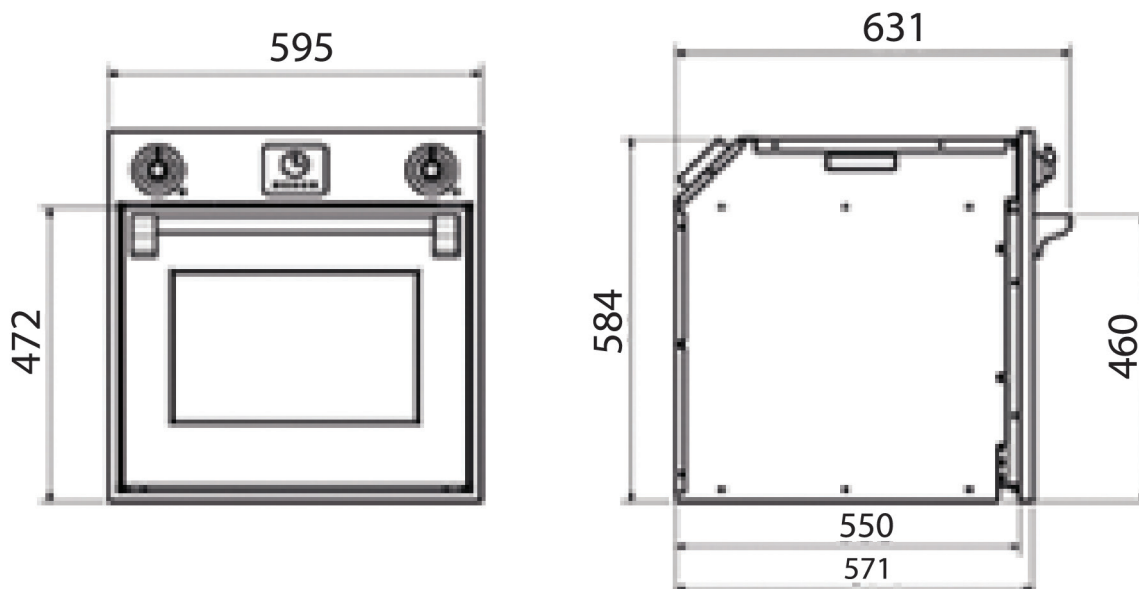

Model	AFE6-SE
Combi-Steam Functionality	YES
Control Panel	Stainless Steel with metal knobs
Total Amps	13 AMPS
Main Oven	81 Litre Gross (70 Litre Net)
Internal Dimensions	(W) 470mm x (D) 430mm x (H) 350mm
Product Dimensions	(W) 595mm x (D) 571mm x (H) 595mm
Cut Out Product Dimensions	(W) 560mm x (H) 595mm